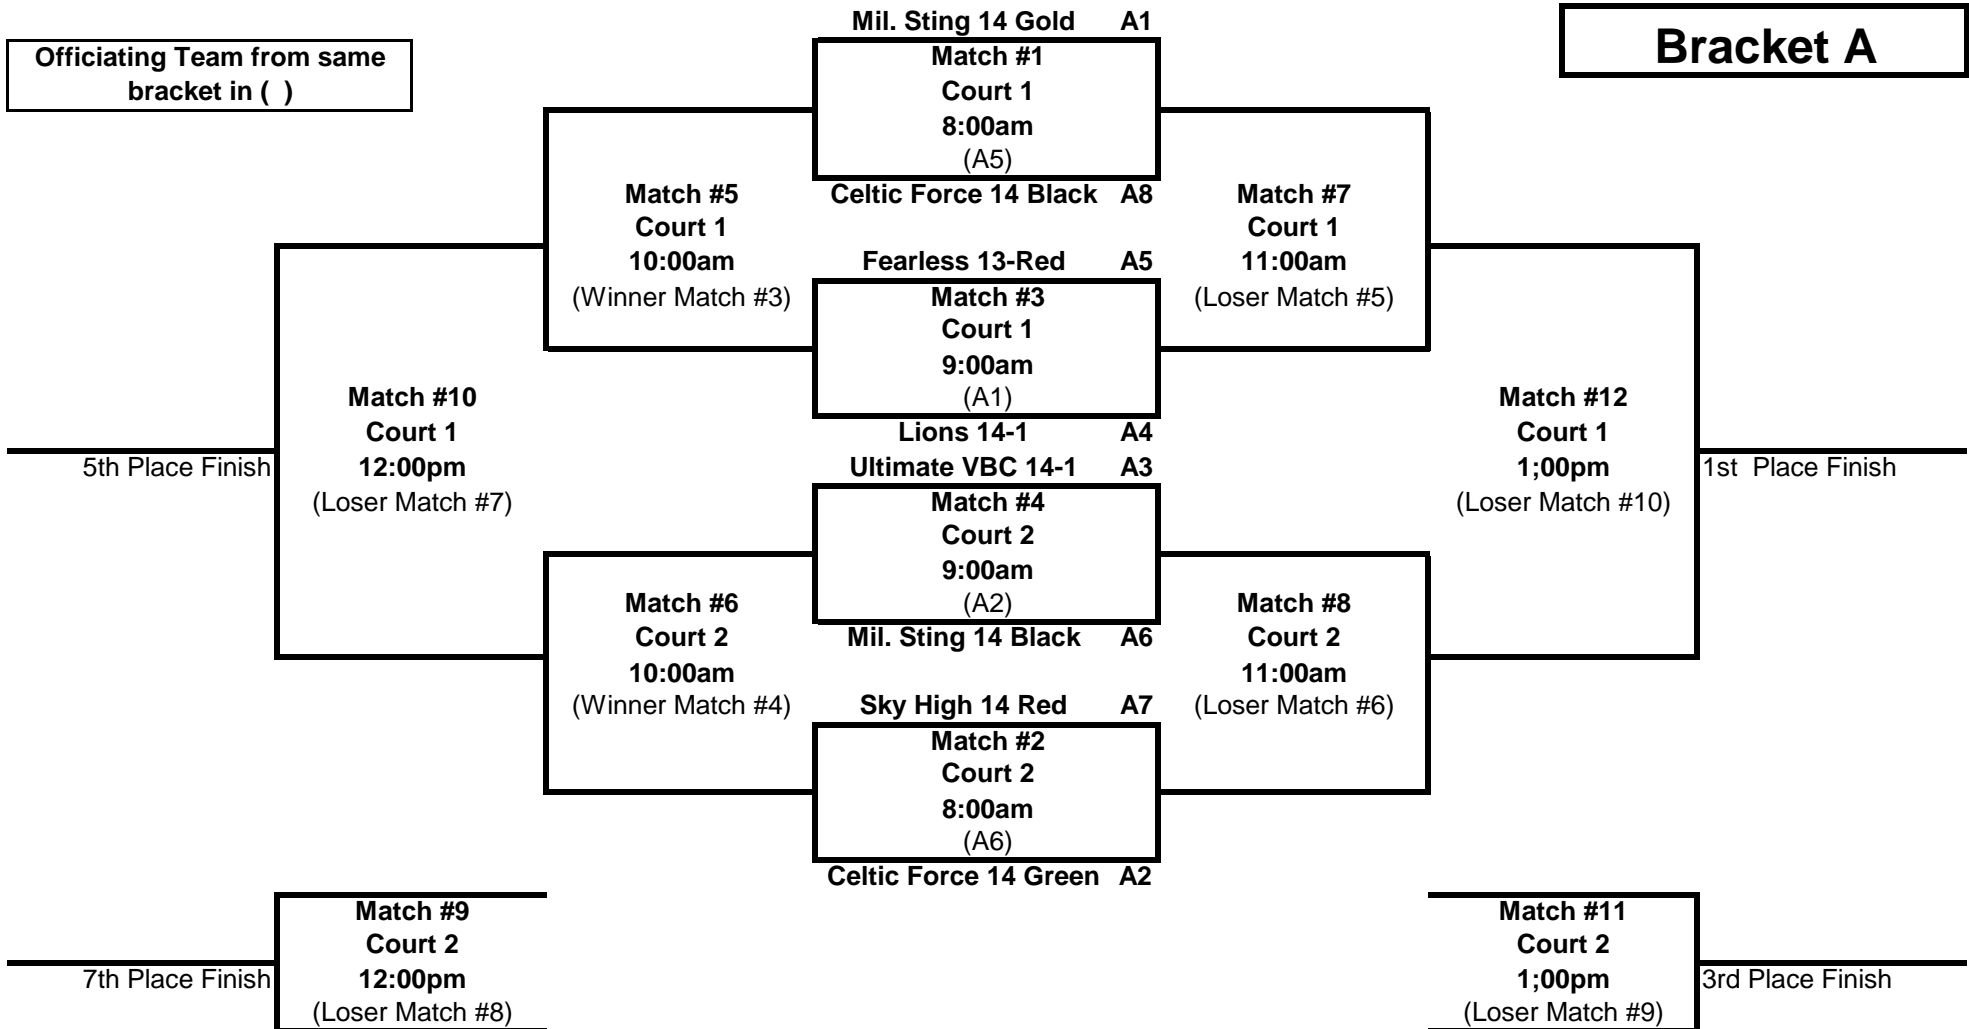

14's GLPL League #1

Bracket A - AM

Great Lakes Center - Cts. 1 & 2

Sunday, February 7th, 2010

Bracket A

Officiating Team from same bracket in ()

14's GLPL League #1

Bracket B - AM

Great Lakes Center - Cts. 3 & 4
Sunday, February 7th, 2010

Bracket B

Officiating Team from same
bracket in ()

14's GLPL League #1

Bracket C - AM

Great Lakes Center - Cts. 5 & 6

Sunday, February 7th, 2010

Bracket C

Officiating Team from same bracket in ()

14's GLPL League #1

Bracket D - AM

Great Lakes Center - Cts. 7 & 8

Sunday, February 7th, 2010

Bracket D

Officiating Team from same bracket in ()

14's GLPL League #1

Bracket E - PM

Great Lakes Center - Cts. 1 & 2

Sunday, February 7th, 2010

Bracket E

Officiating Team from same bracket in ()

14's GLPL League #1

Bracket F - PM

Great Lakes Center - Cts. 3 & 4
Sunday, February 7th, 2010