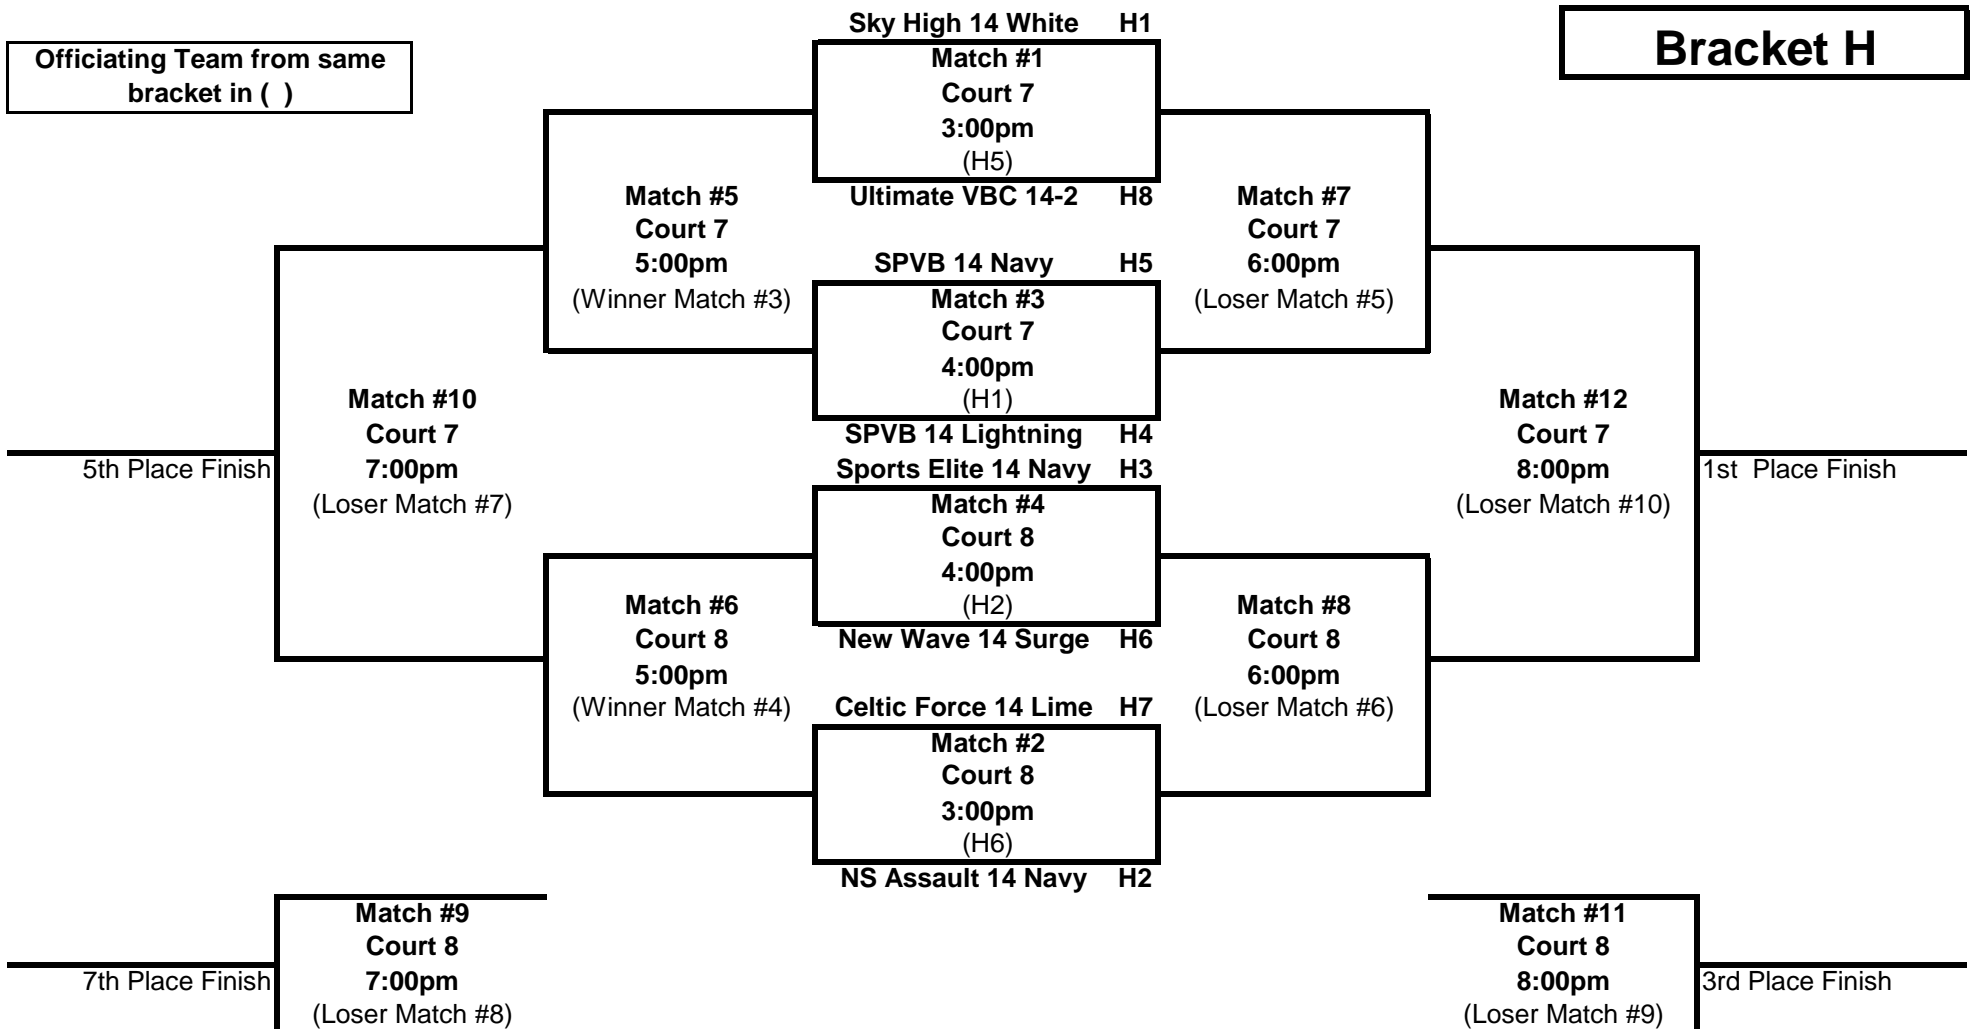

Officiating Team from same bracket in ()

14's GLPL League #1

Bracket D - AM

Great Lakes Center - Cts. 7 & 8

Sunday, February 7th, 2010

Bracket D

Officiating Team from same bracket in ()

14's GLPL League #1

Bracket F

Officiating Team from same
bracket in ()

14's GLPL League #1

Bracket G - PM

Great Lakes Center - Cts. 5 & 6

Sunday, February 7th, 2010

Bracket G

Officiating Team from same bracket in ()

14's GLPL League #1

Bracket H - PM

Great Lakes Center - Cts. 7 & 8

Sunday, February 7th, 2010

Bracket H

Officiating Team from same bracket in ()

14's GLPL League #1
Bracket I - AM
IHVC - Cts. 1 & 2
Sunday, February 7th, 2010

Bracket I

Officiating Team from same bracket in ()