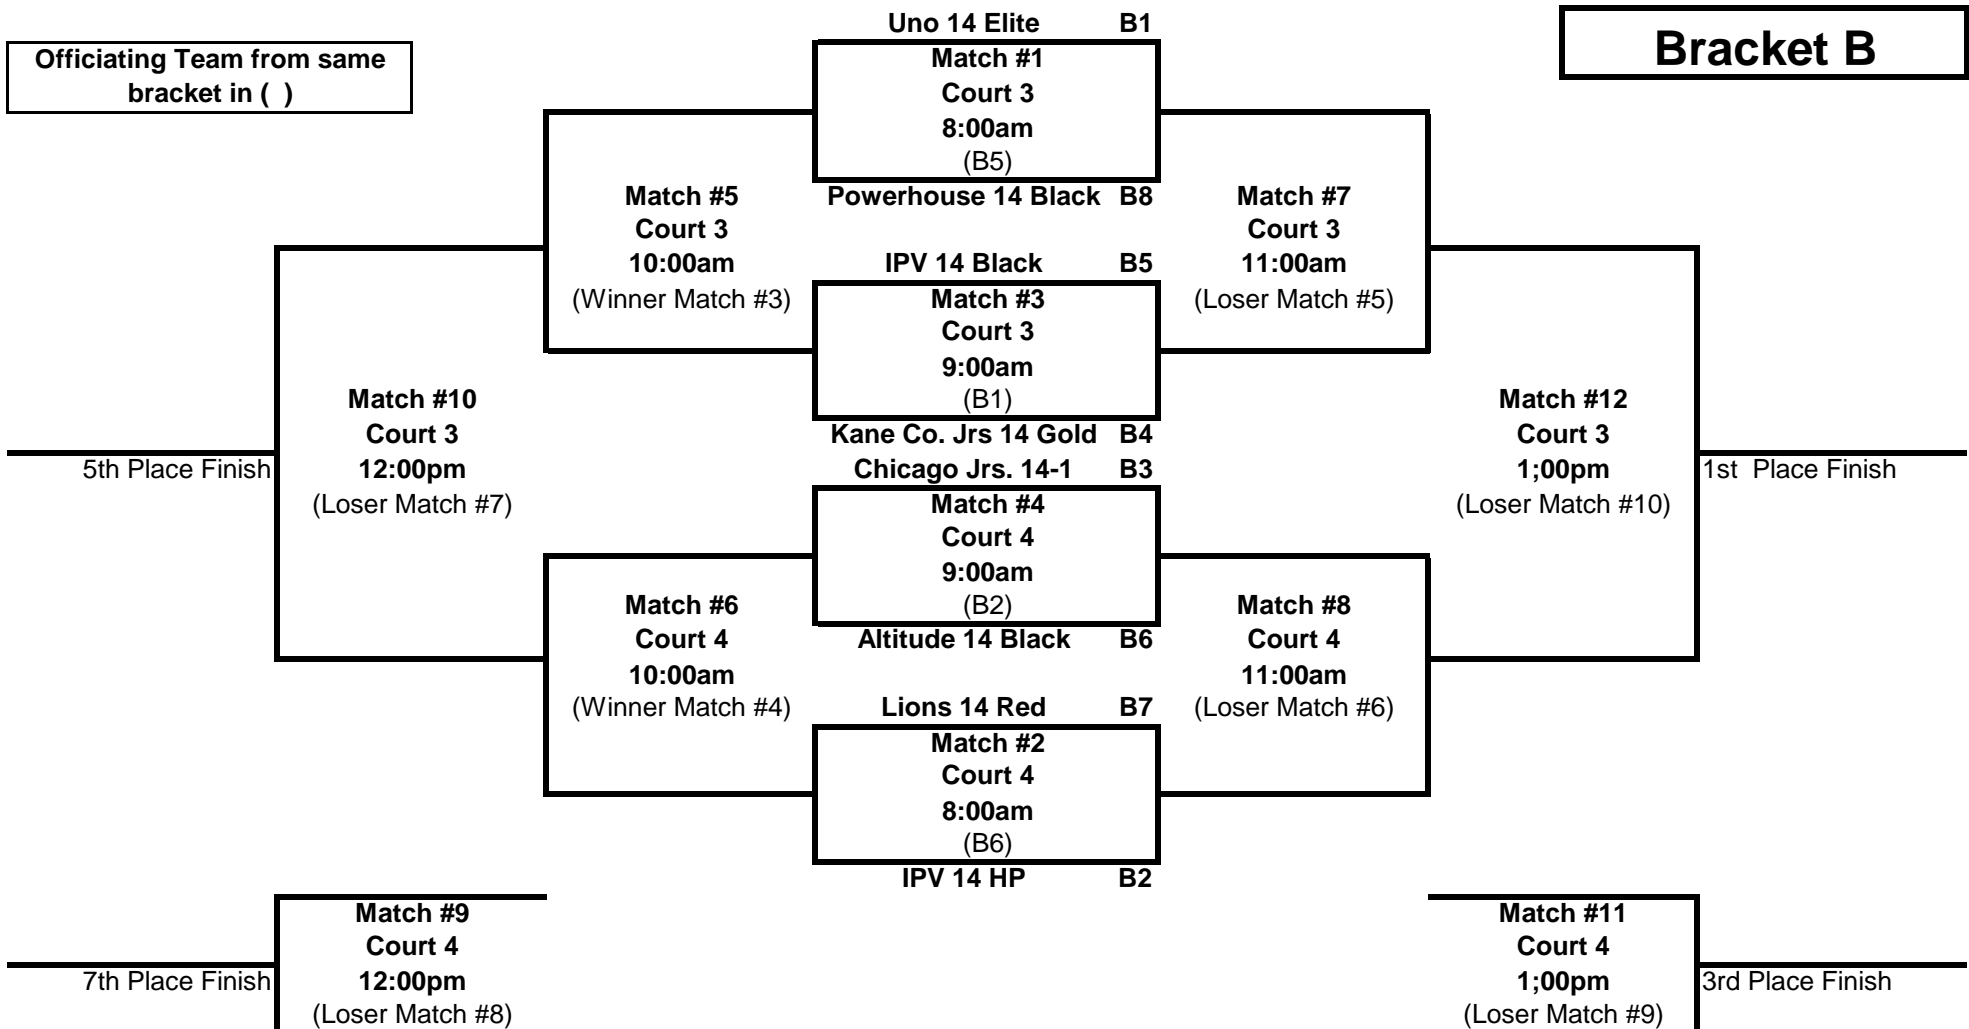

14's GLPL League #1

Bracket A - AM

Great Lakes Center - Cts. 1 & 2

Sunday, February 7th, 2010

Bracket A

Officiating Team from same bracket in ()

14's GLPL League #1

Bracket B - AM

Great Lakes Center - Cts. 3 & 4
Sunday, February 7th, 2010

Bracket B

Officiating Team from same
bracket in ()

14's GLPL League #1

Bracket C - AM

Great Lakes Center - Cts. 5 & 6

Sunday, February 7th, 2010

Bracket C

Officiating Team from same bracket in ()

14's GLPL League #1

Bracket D - AM

Great Lakes Center - Cts. 7 & 8

Sunday, February 7th, 2010

Bracket D

Officiating Team from same bracket in ()

14's GLPL League #1

Bracket E - PM

Great Lakes Center - Cts. 1 & 2

Sunday, February 7th, 2010

Bracket E

Officiating Team from same bracket in ()

14's GLPL League #1

Bracket F - PM

Great Lakes Center - Cts. 3 & 4
Sunday, February 7th, 2010