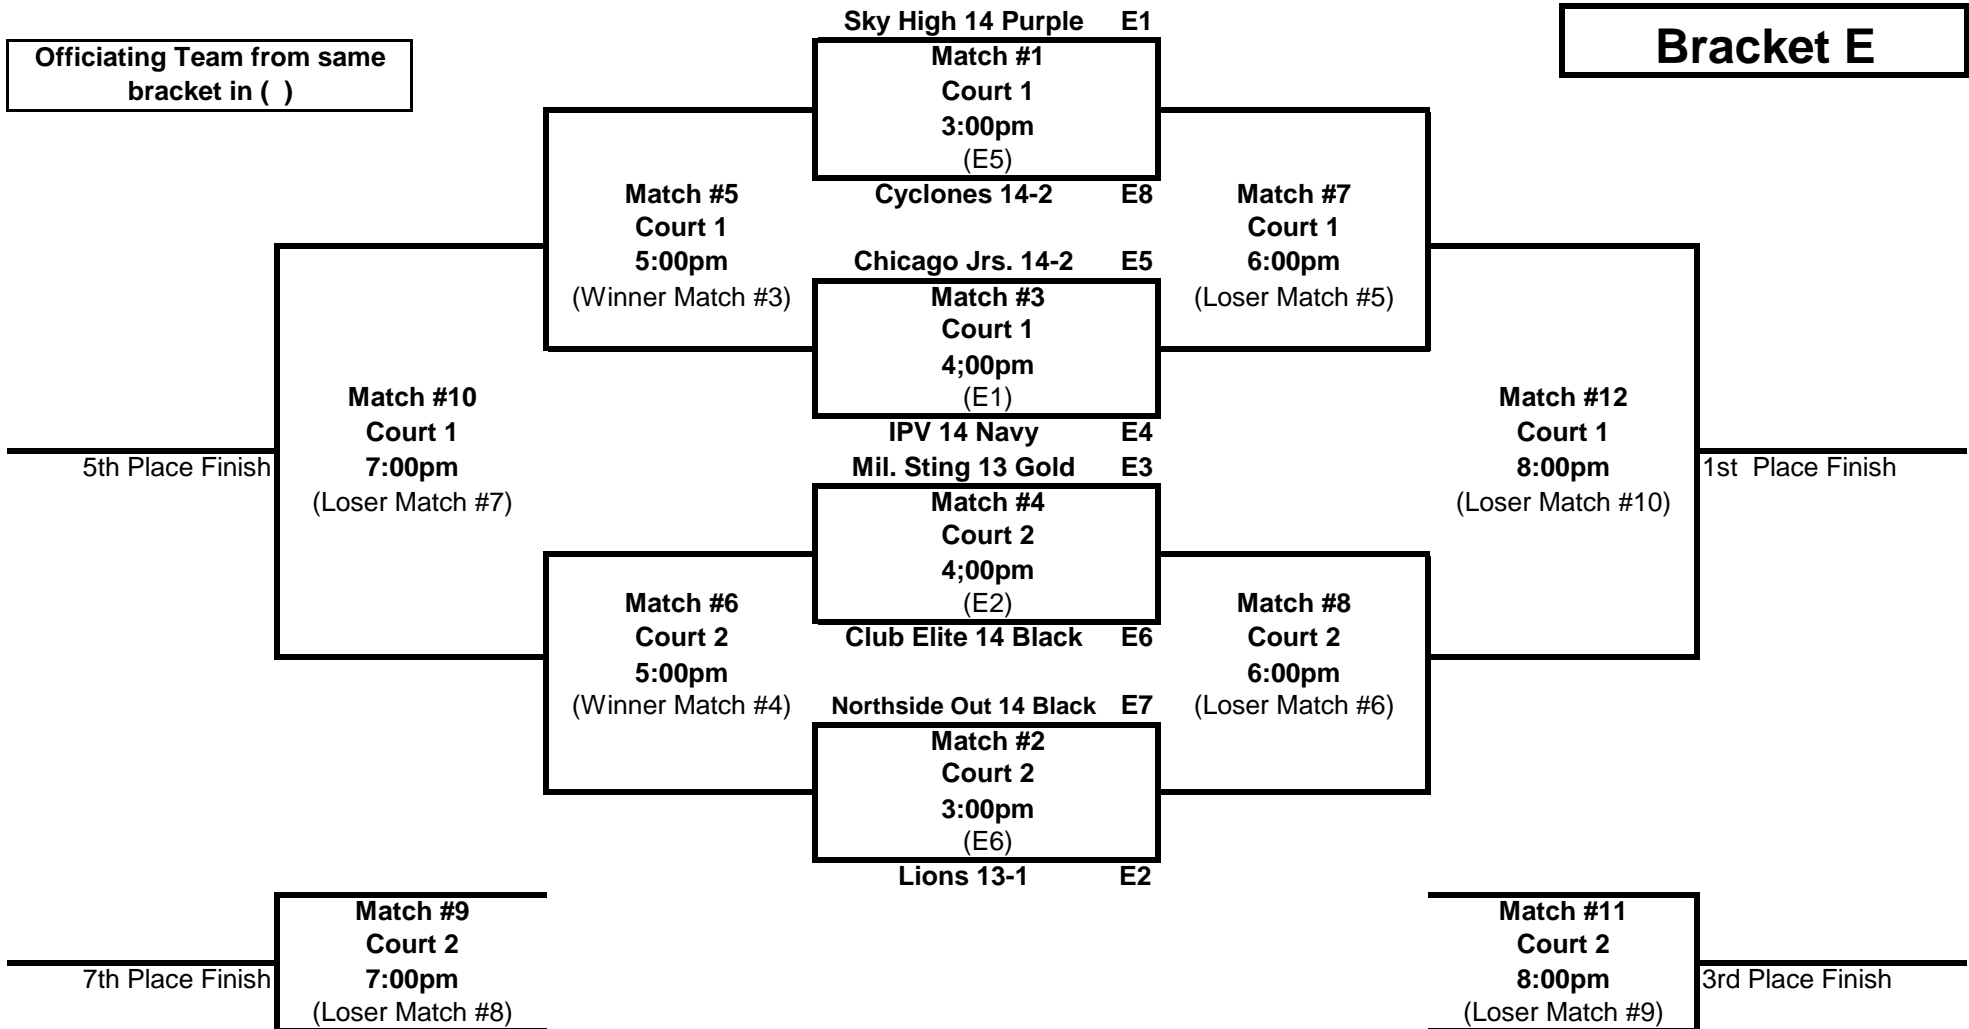

Officiating Team from same bracket in ()

14's GLPL League #1

Bracket D - AM

Great Lakes Center - Cts. 7 & 8

Sunday, February 7th, 2010

Bracket D

Officiating Team from same bracket in ()

14's GLPL League #1

Bracket E - PM

Great Lakes Center - Cts. 1 & 2

Sunday, February 7th, 2010

Bracket E

Officiating Team from same bracket in ()

14's GLPL League #1

Bracket F - PM

Great Lakes Center - Cts. 3 & 4
Sunday, February 7th, 2010

Bracket F

Officiating Team from same
bracket in ()

14's GLPL League #1

Bracket G - PM

Great Lakes Center - Cts. 5 & 6

Sunday, February 7th, 2010

Bracket G

Officiating Team from same bracket in ()