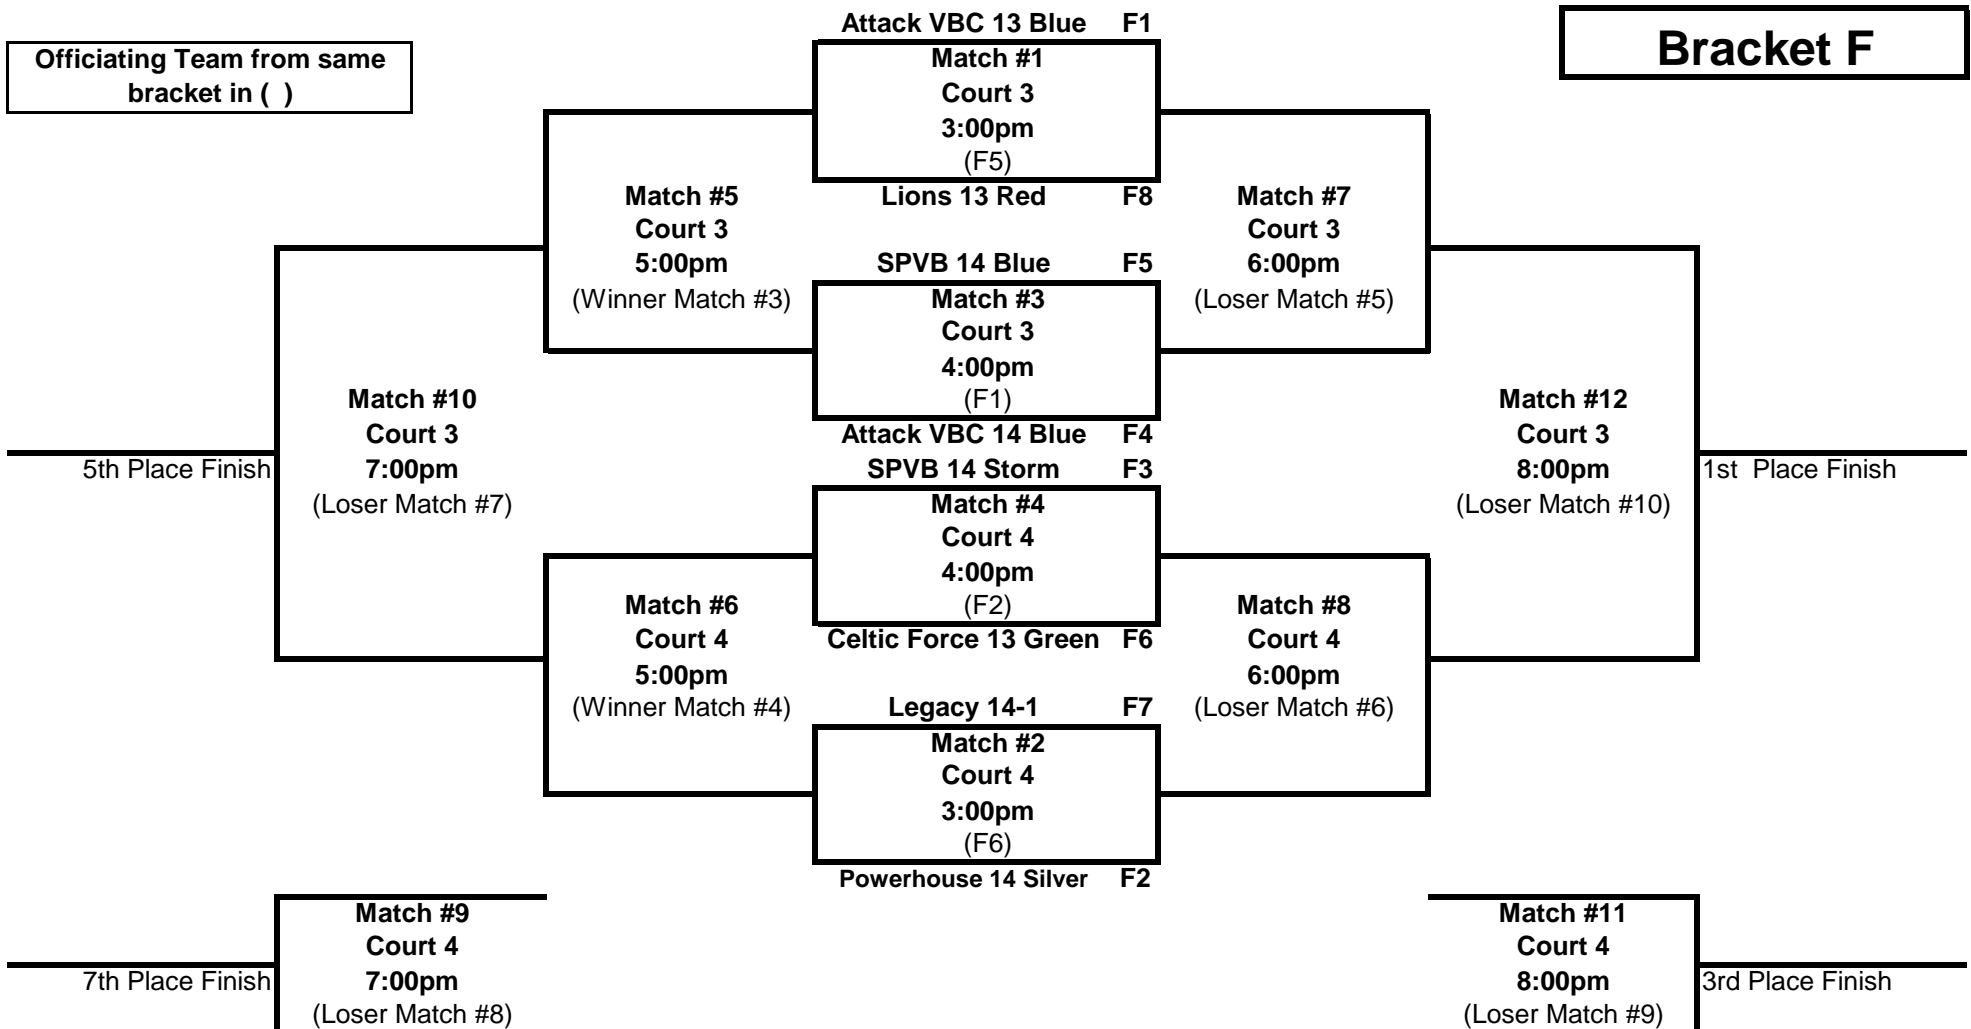

Officiating Team from same bracket in ()

14's GLPL League #1

Bracket D - AM

Great Lakes Center - Cts. 7 & 8

Sunday, February 7th, 2010

Bracket D

Officiating Team from same bracket in ()

14's GLPL League #1

Bracket E - PM

Great Lakes Center - Cts. 1 & 2

Sunday, February 7th, 2010

Bracket E

Officiating Team from same bracket in ()

14's GLPL League #1

Bracket F - PM

Great Lakes Center - Cts. 3 & 4
Sunday, February 7th, 2010

Bracket F

Officiating Team from same
bracket in ()

14's GLPL League #1

Bracket G - PM

Great Lakes Center - Cts. 5 & 6

Sunday, February 7th, 2010

Bracket G

Officiating Team from same bracket in ()