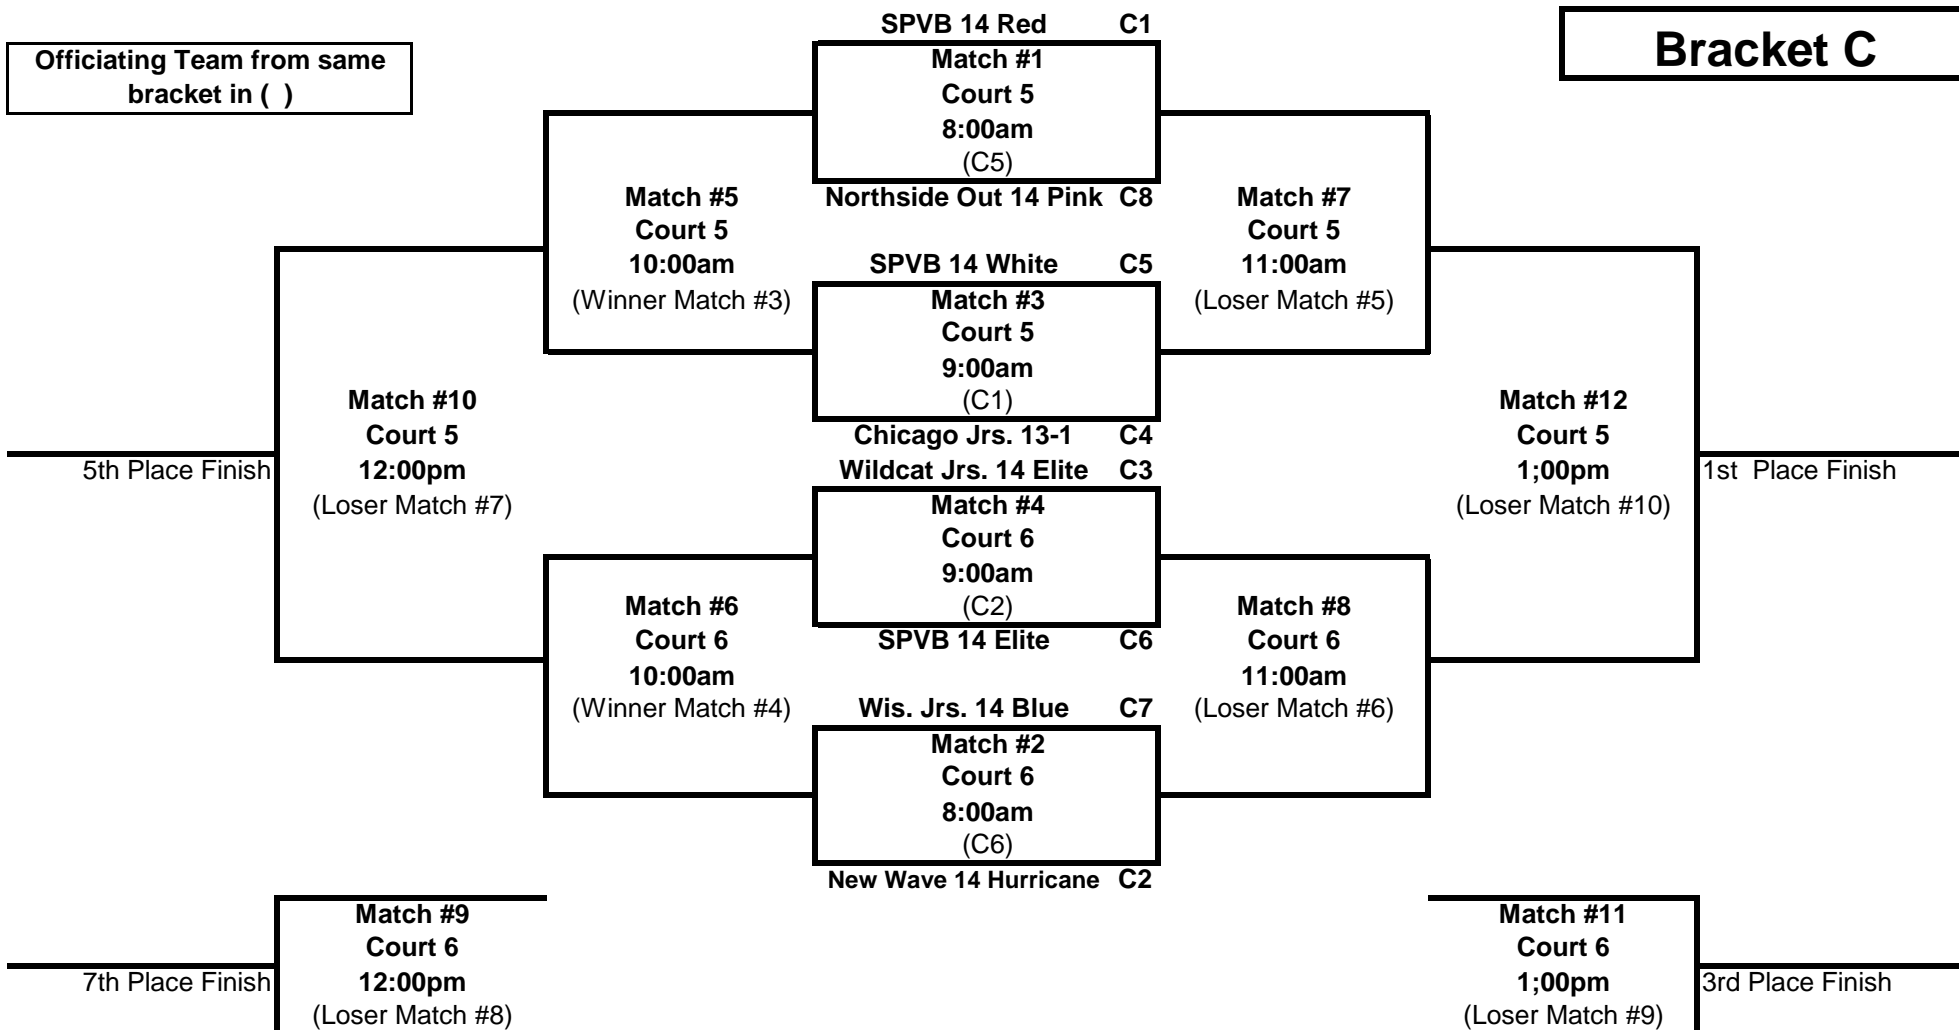

14's GLPL League #1

Bracket A - AM

Great Lakes Center - Cts. 1 & 2

Sunday, February 7th, 2010

Bracket A

Officiating Team from same bracket in ()

14's GLPL League #1

Bracket B - AM

Great Lakes Center - Cts. 3 & 4
Sunday, February 7th, 2010

Bracket B

Officiating Team from same
bracket in ()

14's GLPL League #1

Bracket C - AM

Great Lakes Center - Cts. 5 & 6

Sunday, February 7th, 2010

Bracket C

Officiating Team from same bracket in ()

14's GLPL League #1

Bracket D - AM

Great Lakes Center - Cts. 7 & 8

Sunday, February 7th, 2010

Bracket D

Officiating Team from same bracket in ()

14's GLPL League #1

Bracket E - PM

Great Lakes Center - Cts. 1 & 2

Sunday, February 7th, 2010

Bracket E

Officiating Team from same bracket in ()

14's GLPL League #1

Bracket F - PM

Great Lakes Center - Cts. 3 & 4
Sunday, February 7th, 2010