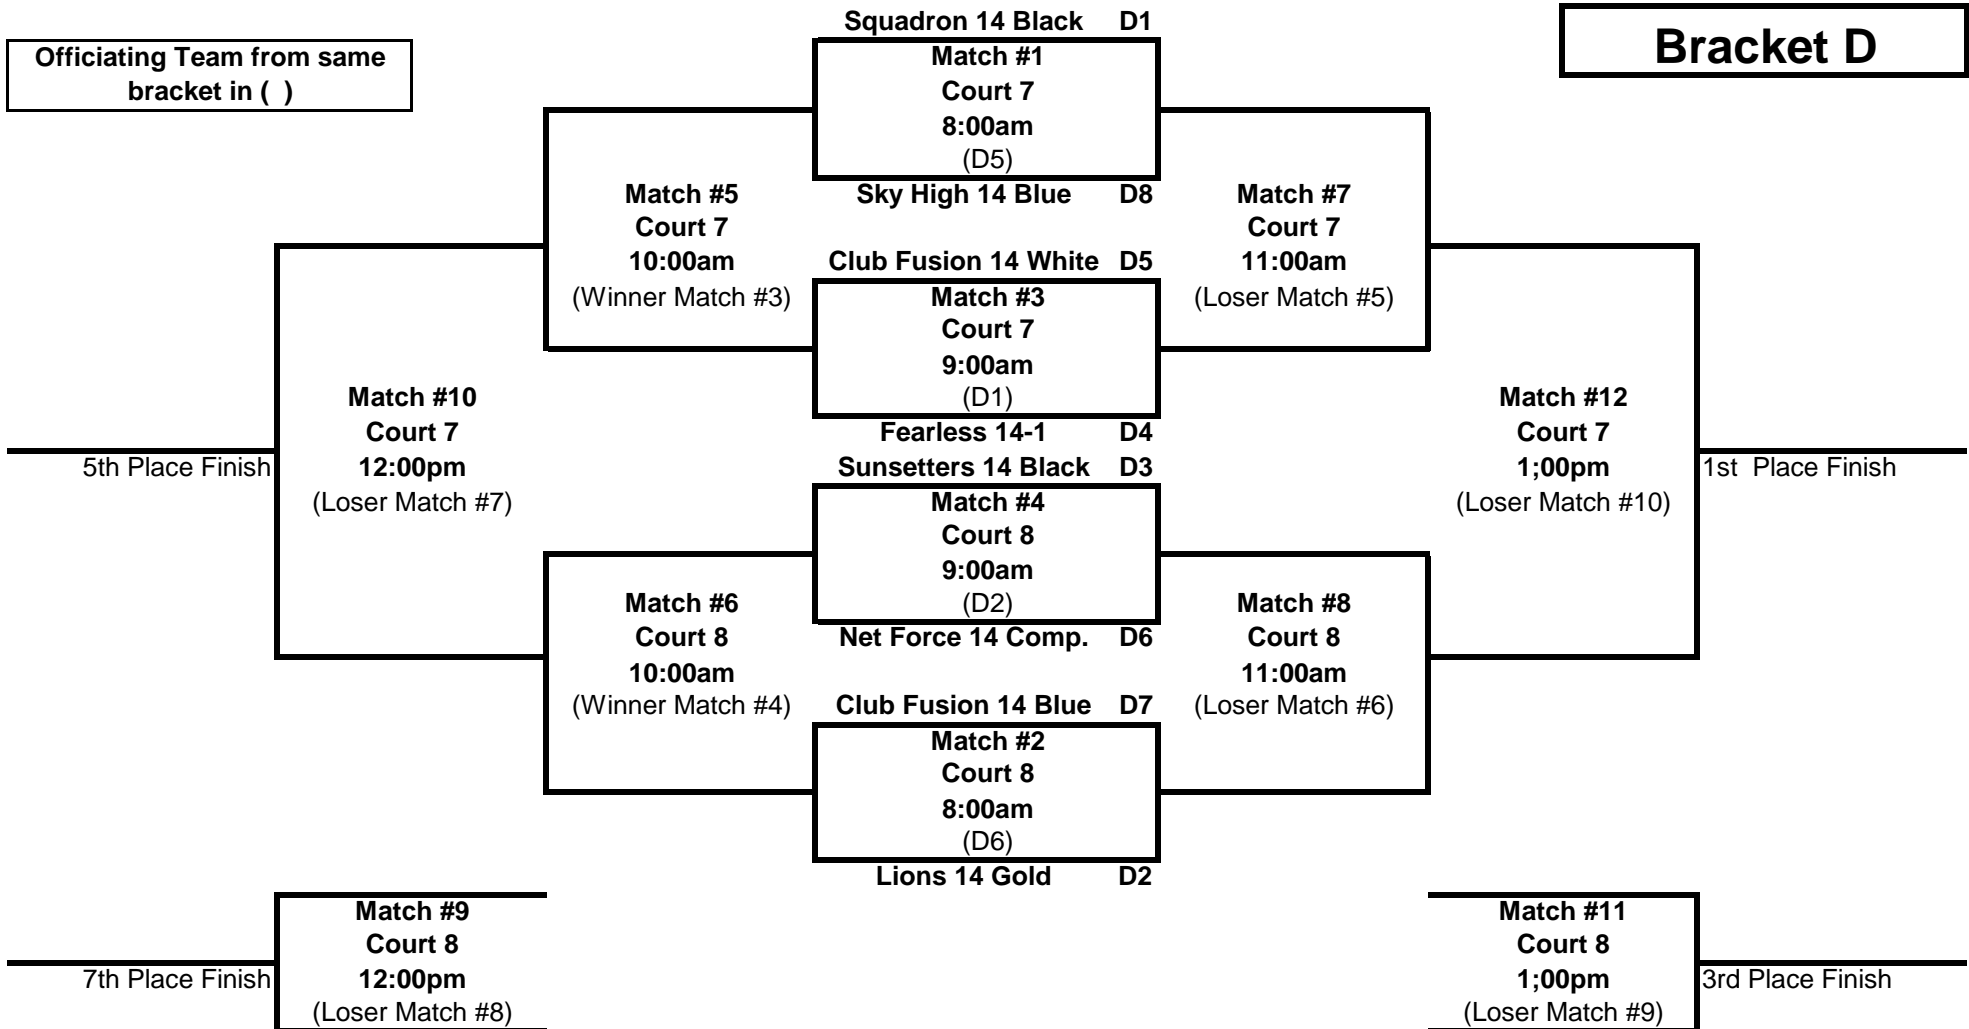

Great Lakes Center - Cts. 3 & 4
Sunday, February 7th, 2010

Bracket B

Officiating Team from same
bracket in ()

14's GLPL League #1

Bracket C - AM

Great Lakes Center - Cts. 5 & 6

Sunday, February 7th, 2010

Bracket C

Officiating Team from same bracket in ()

14's GLPL League #1

Bracket D - AM

Great Lakes Center - Cts. 7 & 8

Sunday, February 7th, 2010

Bracket D

Officiating Team from same bracket in ()

14's GLPL League #1

Bracket E - PM

Great Lakes Center - Cts. 1 & 2

Sunday, February 7th, 2010

Bracket E

Officiating Team from same bracket in ()

14's GLPL League #1

Bracket F - PM

Great Lakes Center - Cts. 3 & 4
Sunday, February 7th, 2010

Bracket F

Officiating Team from same
bracket in ()

14's GLPL League #1

Bracket G - PM

Great Lakes Center - Cts. 5 & 6

Sunday, February 7th, 2010

Bracket G

Officiating Team from same bracket in ()