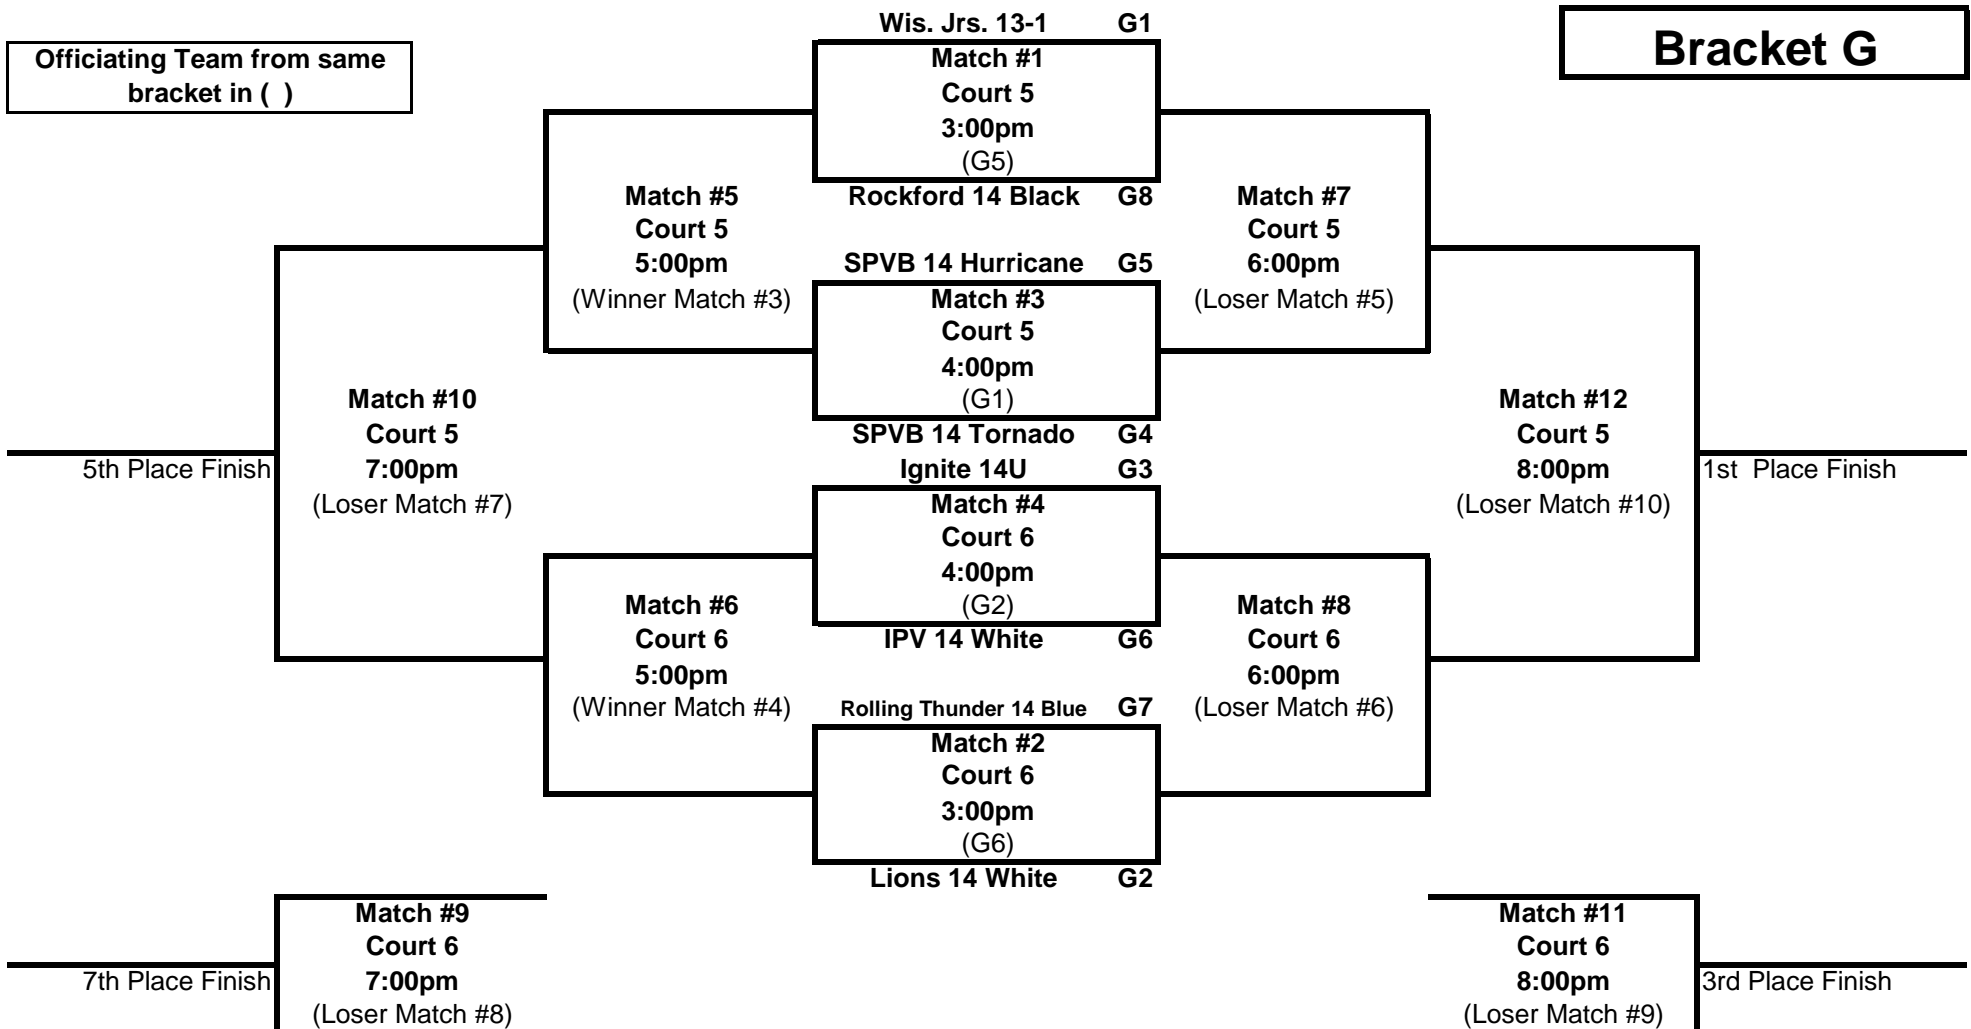

Officiating Team from same bracket in ()

14's GLPL League #1

Bracket D - AM

Great Lakes Center - Cts. 7 & 8

Sunday, February 7th, 2010

Bracket D

Officiating Team from same bracket in ()

14's GLPL League #1

Bracket E - PM

Great Lakes Center - Cts. 1 & 2

Sunday, February 7th, 2010

Bracket E

Officiating Team from same bracket in ()

14's GLPL League #1

Bracket F - PM

Great Lakes Center - Cts. 3 & 4
Sunday, February 7th, 2010

Bracket F

Officiating Team from same
bracket in ()

14's GLPL League #1

Bracket G - PM

Great Lakes Center - Cts. 5 & 6

Sunday, February 7th, 2010

Bracket G

Officiating Team from same bracket in ()

14's GLPL League #1

Bracket H - PM

Great Lakes Center - Cts. 7 & 8

Sunday, February 7th, 2010

Bracket H

Officiating Team from same bracket in ()

14's GLPL League #1
Bracket I - AM
IHVC - Cts. 1 & 2
Sunday, February 7th, 2010